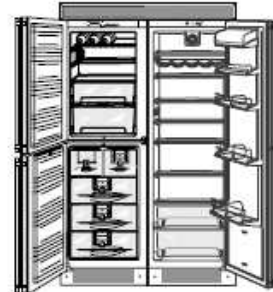

## Health - Wellness - Flavor - Freshness

Great value opportunity! Savings up to **\$2626** with flexible design options

**SBS24I5**  
5 ZONES

MSRP \$10765 CONTRACTOR \$8626

**SBS24IO**  
3 ZONES

MSRP \$9725 CONTRACTOR \$7676