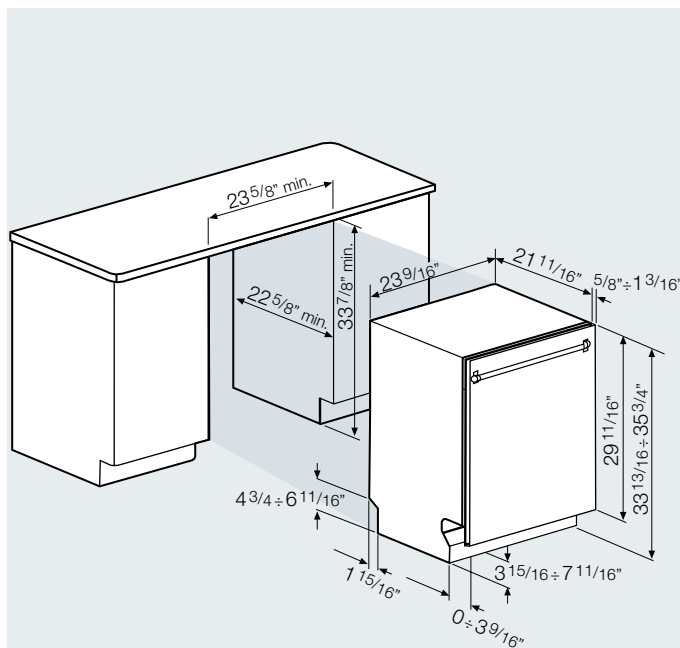

LFA-086 XL
Fully integrated
Full stainless steel door
10 wash cycles

Item number: 926010488

- ECO sensor: monitors water quality and adjusts consumption accordingly.
 - Ultra silent: 45 dB(A).
 - Alternating wash.
 - Perfect drying.
 - Third sprinkler.
-
- 10 washing cycles: pre-wash, normal, intense, glassware, delicate, super-intensive, economy, quick (33 minutes), automatic and dish warming.
 - Height adjustable top rack easily accommodates larger items.
 - Bottom rack with fold-down supports.
 - Digital display indicates:
 - program selected
 - Programmable time delay up to 9 hours.
 - End-of-cycle signal.
 - Dual zone option allows single rack washing.
 - Aqua-stop safety.
 - Water softener.
 - Sanitized process leaves dishes bacteria free. Included in two cycles: automatic and super-intensive.